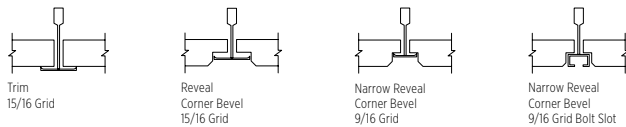

SUSPENSION SYSTEM OPTIONS

LEED® v4

RECYCLED CONTENT

62%

- ✓ EA: Optimize Energy Performance
- ✓ EA: Prereq. Min. Energy Performance
- ✓ EQ: Interior Lighting
- ✓ MR: PBT Source Reduction (Healthcare)
- ✓ EQ: Acoustic Performance
- ✓ EQ: Prereq. Min. Acoustic Performance (Schools)
- ✓ EQ: Low-Emitting Materials
- ✓ EQ: Daylight
- ✓ MR: Material Ingredients (HPDs)
- ✓ MR: Sourcing Raw Materials
- ✓ MR: Environmental Product Declarations (EPDs)
- ✓ MR: Construction and Demolition Waste Management Planning

EPD Available

HPD Available

Recycled Content

Declare^{SM}
Living Building Challenge Red List Free®

CertainTeed
SAINT-GOBAIN

Customer Support | certainteed.com/ceilings | 800-233-8990