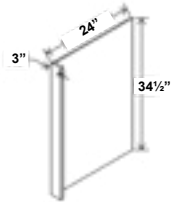

Vanities and Accessories

Inside Corner Molding

Toe Kick

BEP3 Panel