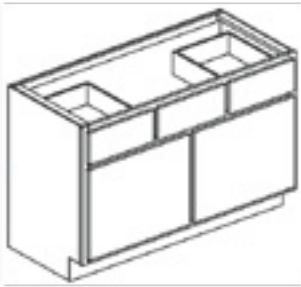

Vanity Sink Combo Cabinet - Top Drawers

Cabinet Number	Group I	Group III
VBT36 (BD)	328.00	X
VBT42	341.00	X
VBT48	368.00	X