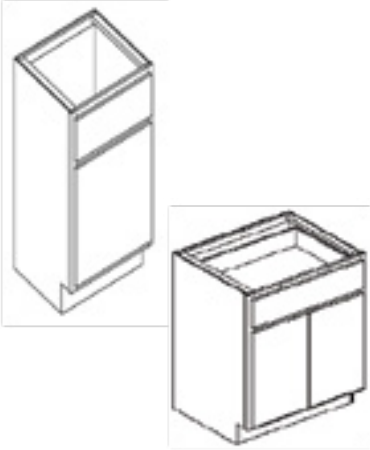

Select your cabinets

Standard height vanities

31½" Tall x 21" Deep | All Kountry Wood Vanities Include Toe Kick Factory Applied

Vanity Sink Base

Cabinet Number	Group I	Group III
VSB24	221.00	X
VSB30 (BD)	237.00	X